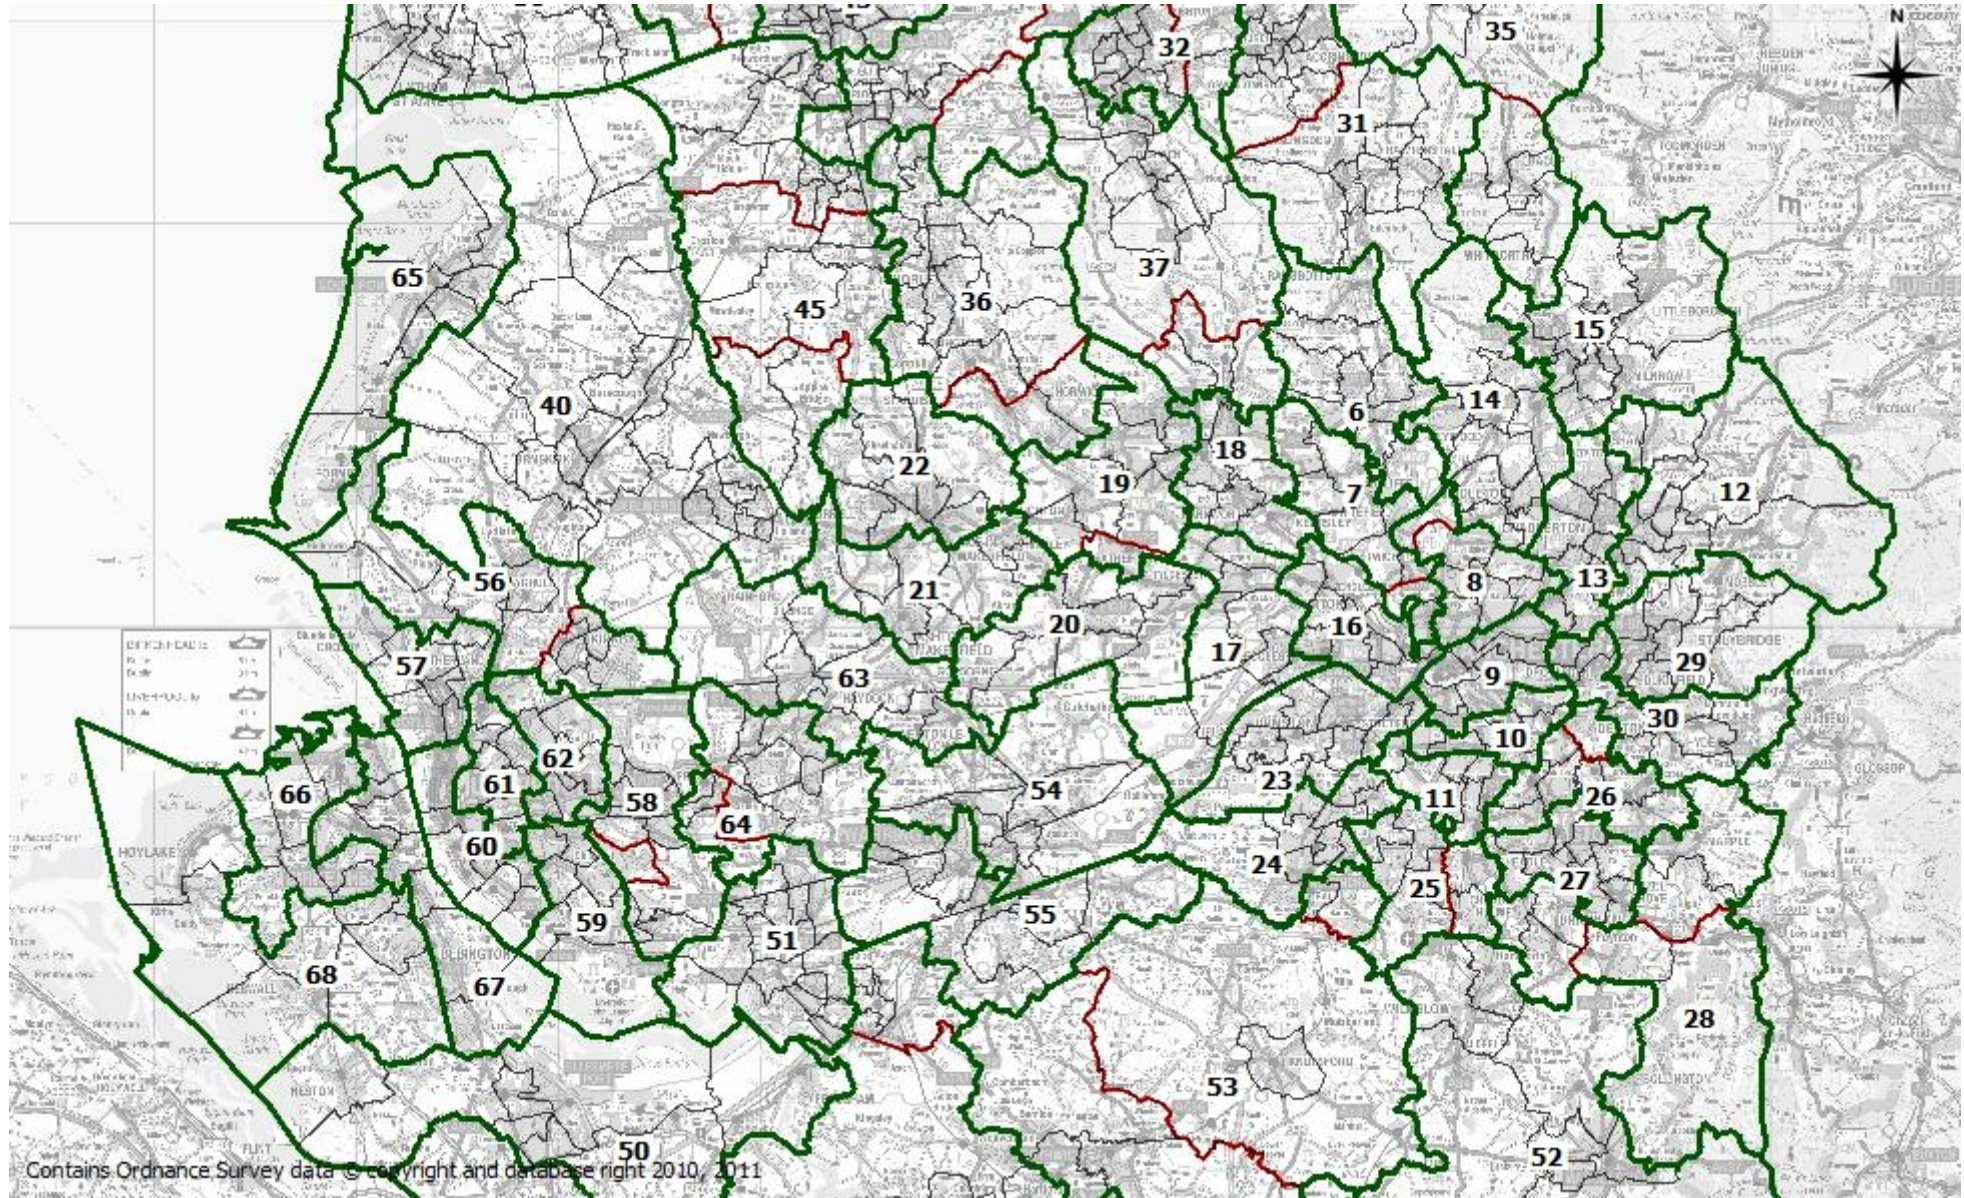

Cumbria (5 constituencies)

Cheshire, Lancashire, Greater Manchester and Merseyside (63 constituencies)

1. BARROW AND EGREMONT (78,163)
2. CARLISLE (77,284)
3. PENRITH (78,102)
4. WESTMORLAND AND LONSDALE (79,349)
5. WORKINGTON AND WHITEHAVEN (77,472)
6. BURY NORTH (75,352)
7. BURY SOUTH (74,341)
8. MANCHESTER BLACKLEY (73,267)
9. MANCHESTER CENTRAL (78,616)
10. MANCHESTER GORTON (74,681)
11. MANCHESTER WITHINGTON (73,656)
12. OLDHAM EAST AND SADDLEWORTH (80,359)
13. OLDHAM WEST AND ROYTON (80,010)
14. HEYWOOD AND MIDDLETON (79,636)
15. ROCHDALE (77,699)
16. SALFORD AND ECCLES (76,863)
17. WORSLEY AND ECCLES SOUTH (73,409)
18. BOLTON EAST (77,818)
19. BOLTON WEST (80,417)
20. LEIGH (77,001)
21. MAKERFIELD (74,856)
22. WIGAN (76,779)
23. STRETFORD AND URMSTON (77,813)
24. ALTRINCHAM AND SALE (72,918)
25. WYTHENSHAW AND GATLEY (73,679)
26. STOCKPORT NORTH (78,000 approx)
27. STOCKPORT SOUTH (77,600 approx)
28. POYNTON AND BRAMHALL (74,023)
29. STALYBRIDGE AND ASHTON (79,814)
30. HYDE AND DENTON (79,178)
31. ACCRINGTON AND RAWTENSTALL (77,434)
32. BLACKBURN (75,698)
33. BLACKPOOL NORTH AND FLEETWOOD (77,749)
34. BLACKPOOL SOUTH (74,816)
35. BURNLEY AND BACUP (75,186)
36. CHORLEY AND HORWICH (78,886)
37. DARWEN (74,301)
38. FYLDE (79,196)
39. NORTH LANCASHIRE (79,591)
40. WEST LANCASHIRE (79,038)
41. LANCASTER AND MORECAMBE (76,436)
42. PENDLE (75,840)
43. PRESTON (78,180)
44. RIBBLE VALLEY (79,207)
45. SOUTH RIBBLE (79,141)
46. CITY OF CHESTER (74,601)
47. CONGLETON (76,345)
48. CREWE AND NANTWICH (77,337)
49. EDDISBURY (76,451)
50. ELLESMERE PORT AND NESTON (79,548)
51. HALTON (78,033)
52. MACCLESFIELD (78,711)
53. TATTON (79,147)
54. WARRINGTON NORTH (77,722)
55. WARRINGTON SOUTH (75,326)
56. AINTREE (80,294)
57. BOOTLE & CROSBY (79,734)
58. HUYTON (74,480)
59. LIVERPOOL ALLERTON (77,124)
60. LIVERPOOL RIVERSIDE (73,406)
61. LIVERPOOL WALTON (79,718)
62. LIVERPOOL WEST DERBY (74,732)
63. ST. HELENS NORTH (75,688)
64. ST. HELENS SOUTH & WHISTON (78,612)
65. SOUTHPORT (77,555)
66. WIRRAL NORTH (79,509)
67. WIRRAL RIVERSIDE (80,000 approx)
68. WIRRAL WEST (80,000 approx)