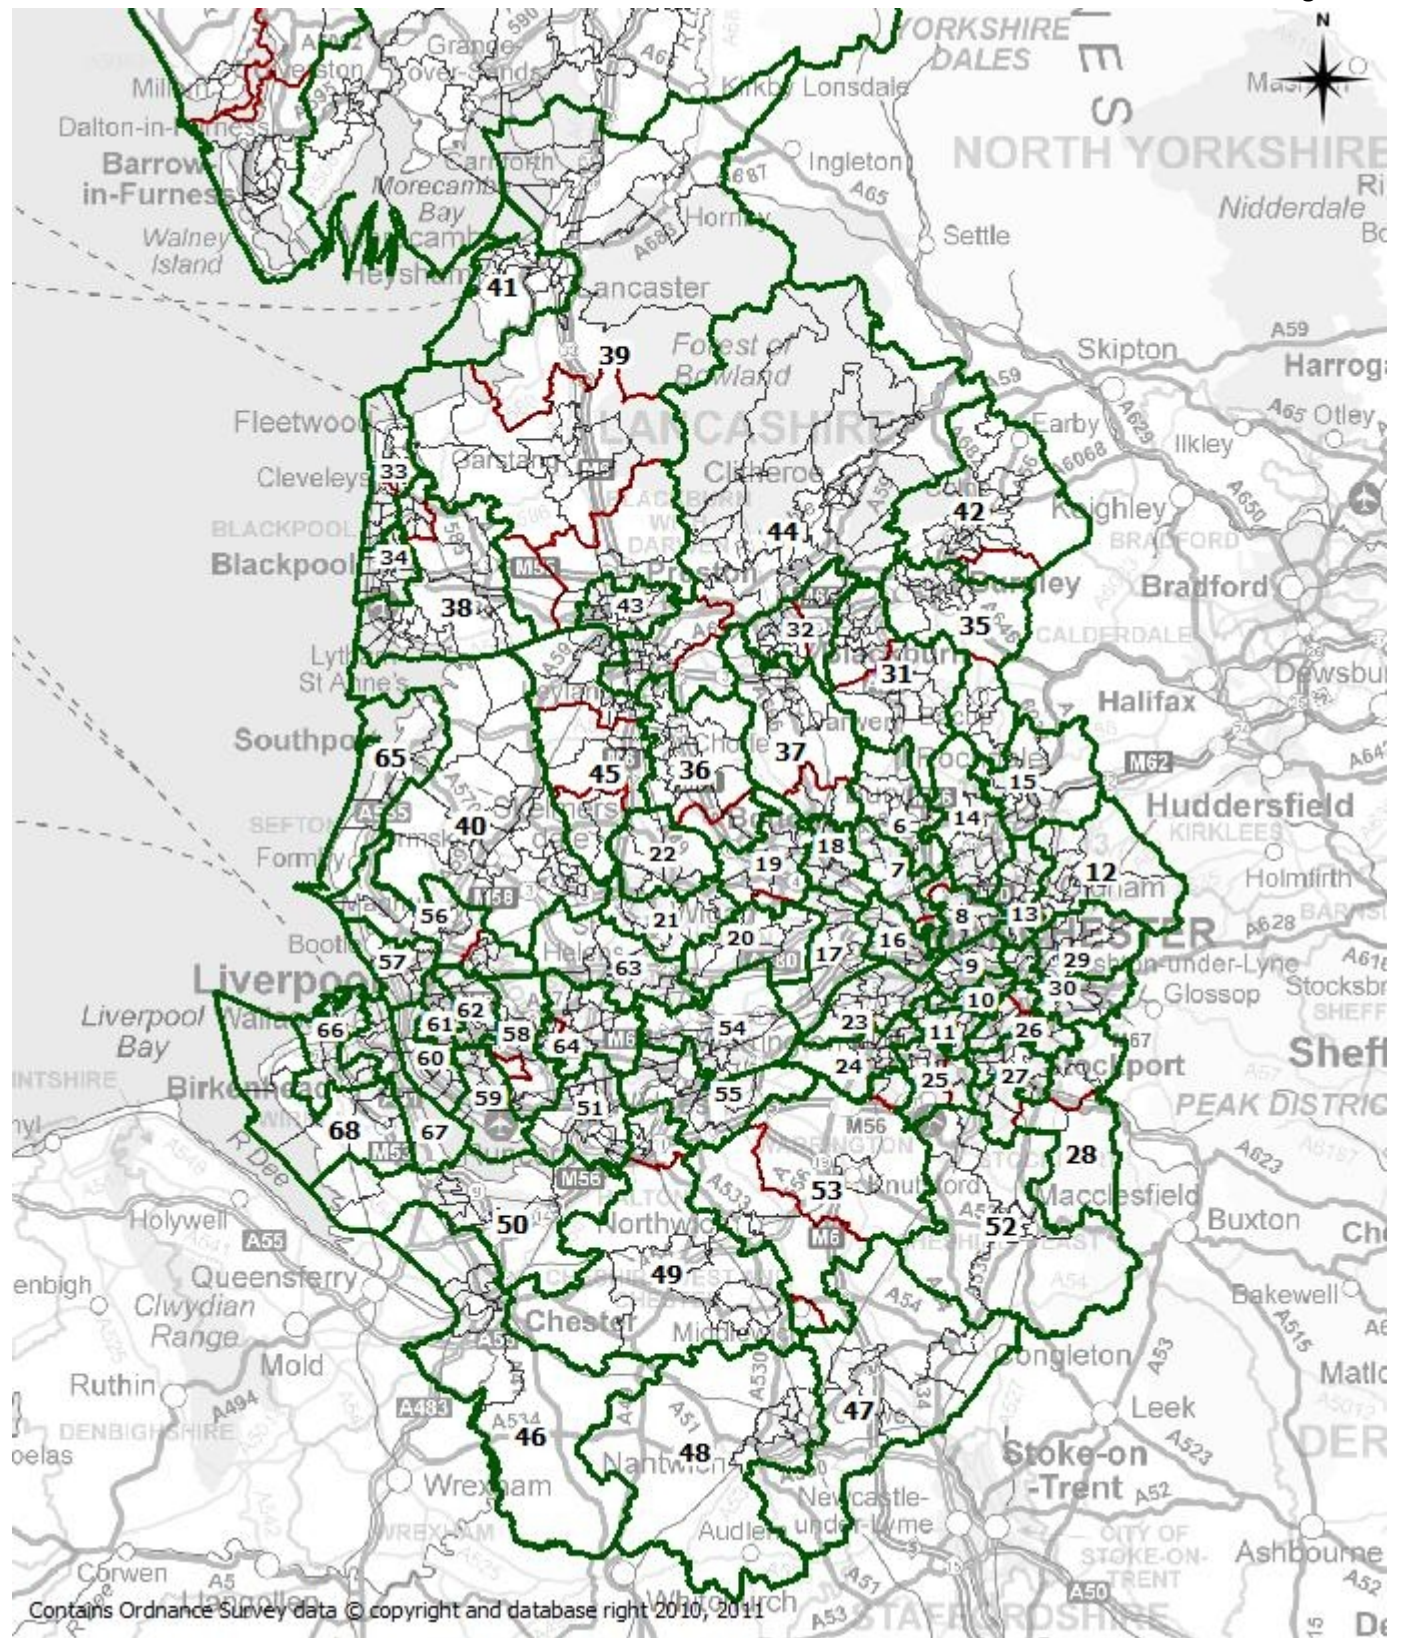

Cumbria (5 constituencies)

Cheshire, Lancashire, Greater Manchester and Merseyside (63 constituencies)

1. BARROW AND EGREMONT (78,163)
2. CARLISLE (77,284)
3. PENRITH (78,102)
4. WESTMORLAND AND LONSDALE (79,349)
5. WORKINGTON AND WHITEHAVEN (77,472)
6. BURY NORTH (75,352)
7. BURY SOUTH (74,341)
8. MANCHESTER BLACKLEY (73,267)
9. MANCHESTER CENTRAL (78,616)
10. MANCHESTER GORTON (74,681)
11. MANCHESTER WITHINGTON (73,656)
12. OLDHAM EAST AND SADDLEWORTH (80,359)
13. OLDHAM WEST AND ROYTON (80,010)
14. HEYWOOD AND MIDDLETON (79,636)
15. ROCHDALE (77,699)
16. SALFORD AND ECCLES (76,863)
17. WORSLEY AND ECCLES SOUTH (73,409)
18. BOLTON EAST (77,818)
19. BOLTON WEST (80,417)
20. LEIGH (77,001)
21. MAKERFIELD (74,856)
22. WIGAN (76,779)
23. STRETFORD AND URMSTON (77,813)
24. ALTRINCHAM AND SALE (72,918)
25. WYTHENSHAW AND GATLEY (73,679)
26. STOCKPORT NORTH (78,000 approx)
27. STOCKPORT SOUTH (77,600 approx)
28. POYNTON AND BRAMHALL (74,023)
29. STALYBRIDGE AND ASHTON (79,814)
30. HYDE AND DENTON (79,178)
31. ACCRINGTON AND RAWTENSTALL (77,434)
32. BLACKBURN (75,698)
33. BLACKPOOL NORTH AND FLEETWOOD (77,749)
34. BLACKPOOL SOUTH (74,816)
35. BURNLEY AND BACUP (75,186)
36. CHORLEY AND HORWICH (78,886)
37. DARWEN (74,301)
38. FYLDE (79,196)
39. NORTH LANCASHIRE (79,591)
40. WEST LANCASHIRE (79,038)
41. LANCASTER AND MORECAMBE (76,436)
42. PENDLE (75,840)
43. PRESTON (78,180)
44. RIBBLE VALLEY (79,207)
45. SOUTH RIBBLE (79,141)
46. CITY OF CHESTER (74,601)
47. CONGLETON (76,345)
48. CREWE AND NANTWICH (77,337)
49. EDDISBURY (76,451)
50. ELLESMERE PORT AND NESTON (79,548)
51. HALTON (78,033)
52. MACCLESFIELD (78,711)
53. TATTON (79,147)
54. WARRINGTON NORTH (77,722)
55. WARRINGTON SOUTH (75,326)
56. AINTREE (80,294)
57. BOOTLE & CROSBY (79,734)
58. HUYTON (74,480)
59. LIVERPOOL ALLERTON (77,124)
60. LIVERPOOL RIVERSIDE (73,406)
61. LIVERPOOL WALTON (79,718)
62. LIVERPOOL WEST DERBY (74,732)
63. ST. HELENS NORTH (75,688)
64. ST. HELENS SOUTH & WHISTON (78,612)
65. SOUTHPORT (77,555)
66. WIRRAL NORTH (79,509)
67. WIRRAL RIVERSIDE (80,000 approx)
68. WIRRAL WEST (80,000 approx)