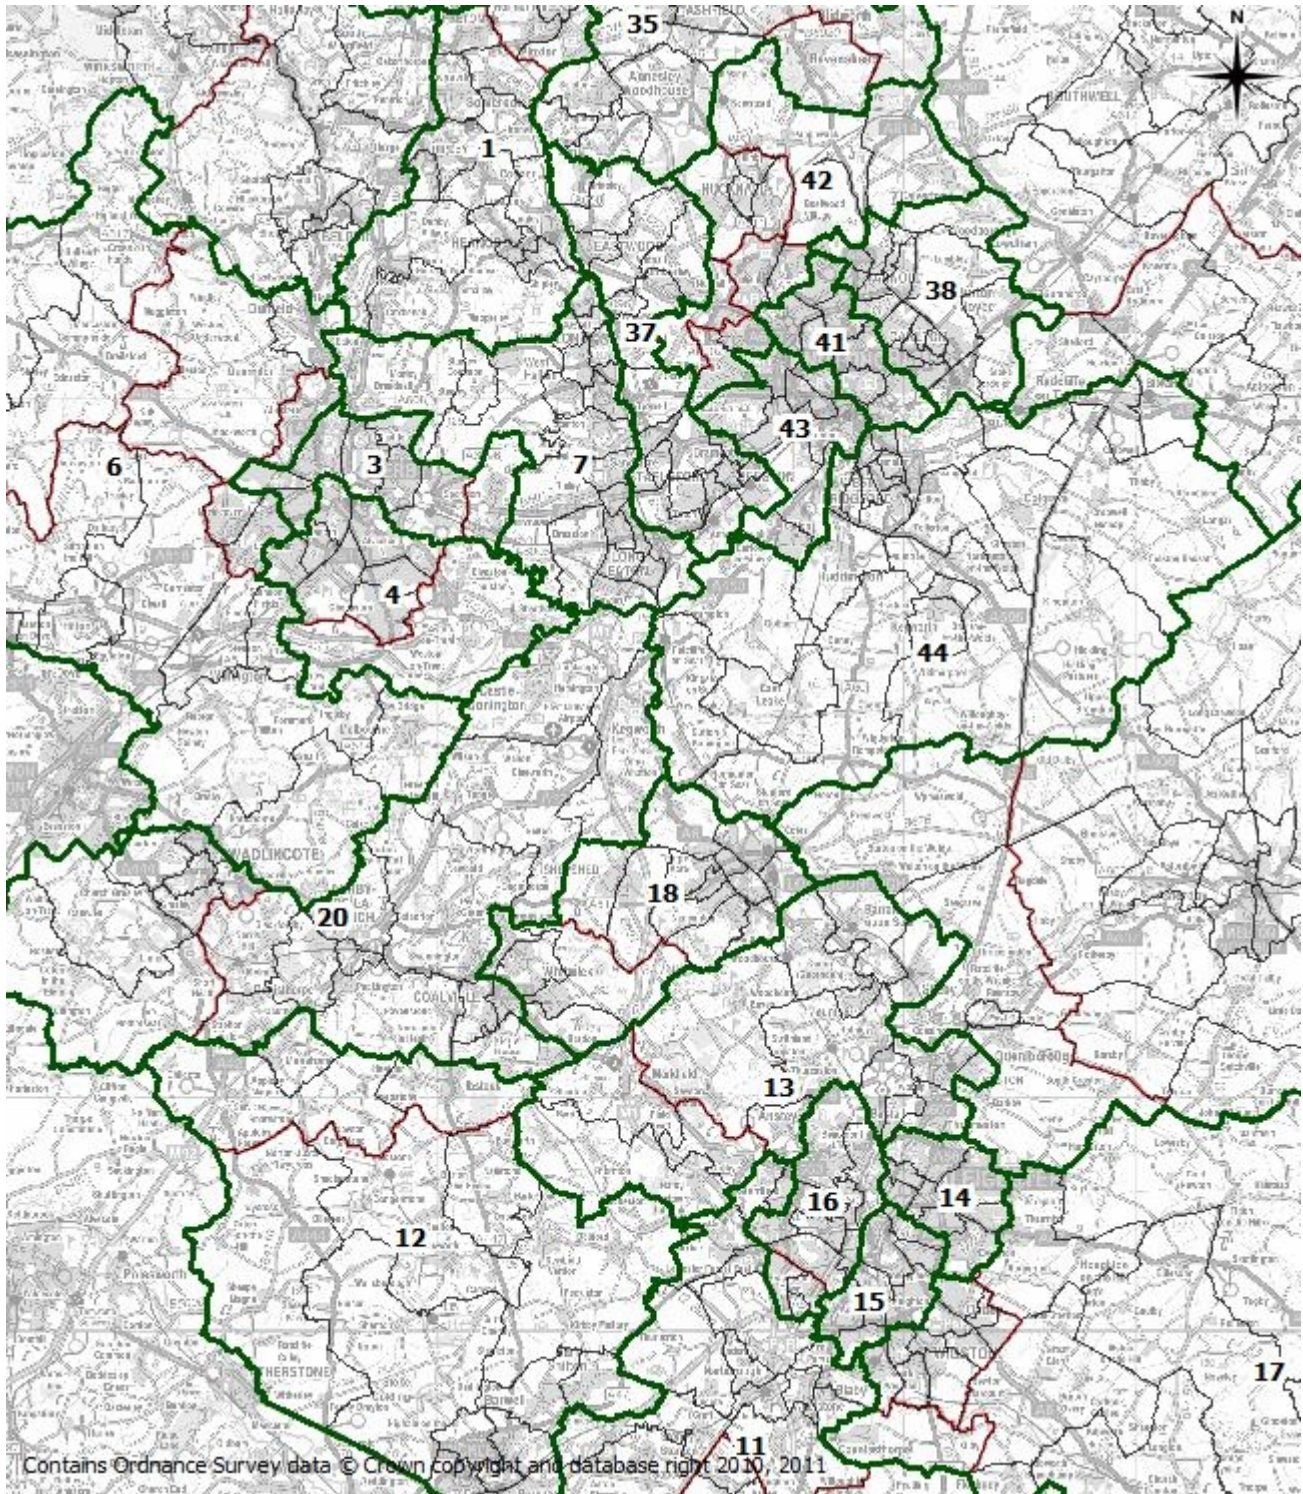

East Midlands region (44 constituencies)

East Midlands – Derby, Nottingham and Leicester areas

1. AMBER VALLEY (78,640)
2. CHESTERFIELD (76,386)
3. DERBY NORTH (76,277)
4. DERBY SOUTH (77,324)
5. NORTH EAST DERBYSHIRE (77,348)
6. SOUTH WEST DERBYSHIRE (77,128)
7. EREWASH (78,682)
8. HIGH PEAK (75,363)
9. MATLOCK AND BELPER (74,274)
10. BOLSOVER AND OLLERTON (76,064)
11. BLABY (74,243)
12. BOSWORTH (78,934)
13. CHARNWOOD (77,483)
14. LEICESTER EAST (74,377)
15. LEICESTER SOUTH (78,433)
16. LEICESTER WEST (78,088)
17. SOUTH EAST LEICESTERSHIRE (73,517)
18. LOUGHBOROUGH (76,074)
19. RUTLAND AND MELTON (76,345)
20. ASHBY AND SWADLINCOTE (79,414)
21. BOSTON AND SKEGNESS (74,510)
22. GAINSBOROUGH (78,452)
23. GRANTHAM AND STAMFORD (79,118)
24. LINCOLN (77,190)
25. LOUTH AND HORNCastle (74,193)
26. SLEAFORD AND NORTH HYKEHAM (74,526)
27. SOUTH HOLLAND AND THE DEEPINGS (76,939)
28. CORBY (79,468)
29. KETTERING (74,818)
30. NORTHAMPTON NORTH (73,868)
31. NORTHAMPTON SOUTH (75,196)
32. SOUTH NORTHAMPTONSHIRE (75,594)
33. WELLINGBOROUGH (77,175)
34. DAVENTRY AND HARBOROUGH (73,759)
35. ASHFIELD (73,638)
36. BASSETLAW (76,718)
37. BROXTOWE (79,526)
38. GEDLING (74,203)
39. MANSFIELD (75,629)
40. NEWARK (75,609)
41. NOTTINGHAM EAST (74,675)
42. NOTTINGHAM NORTH AND HUCKNALL (79,194)
43. NOTTINGHAM SOUTH (76,078)
44. RUSHCLIFFE (76,619)