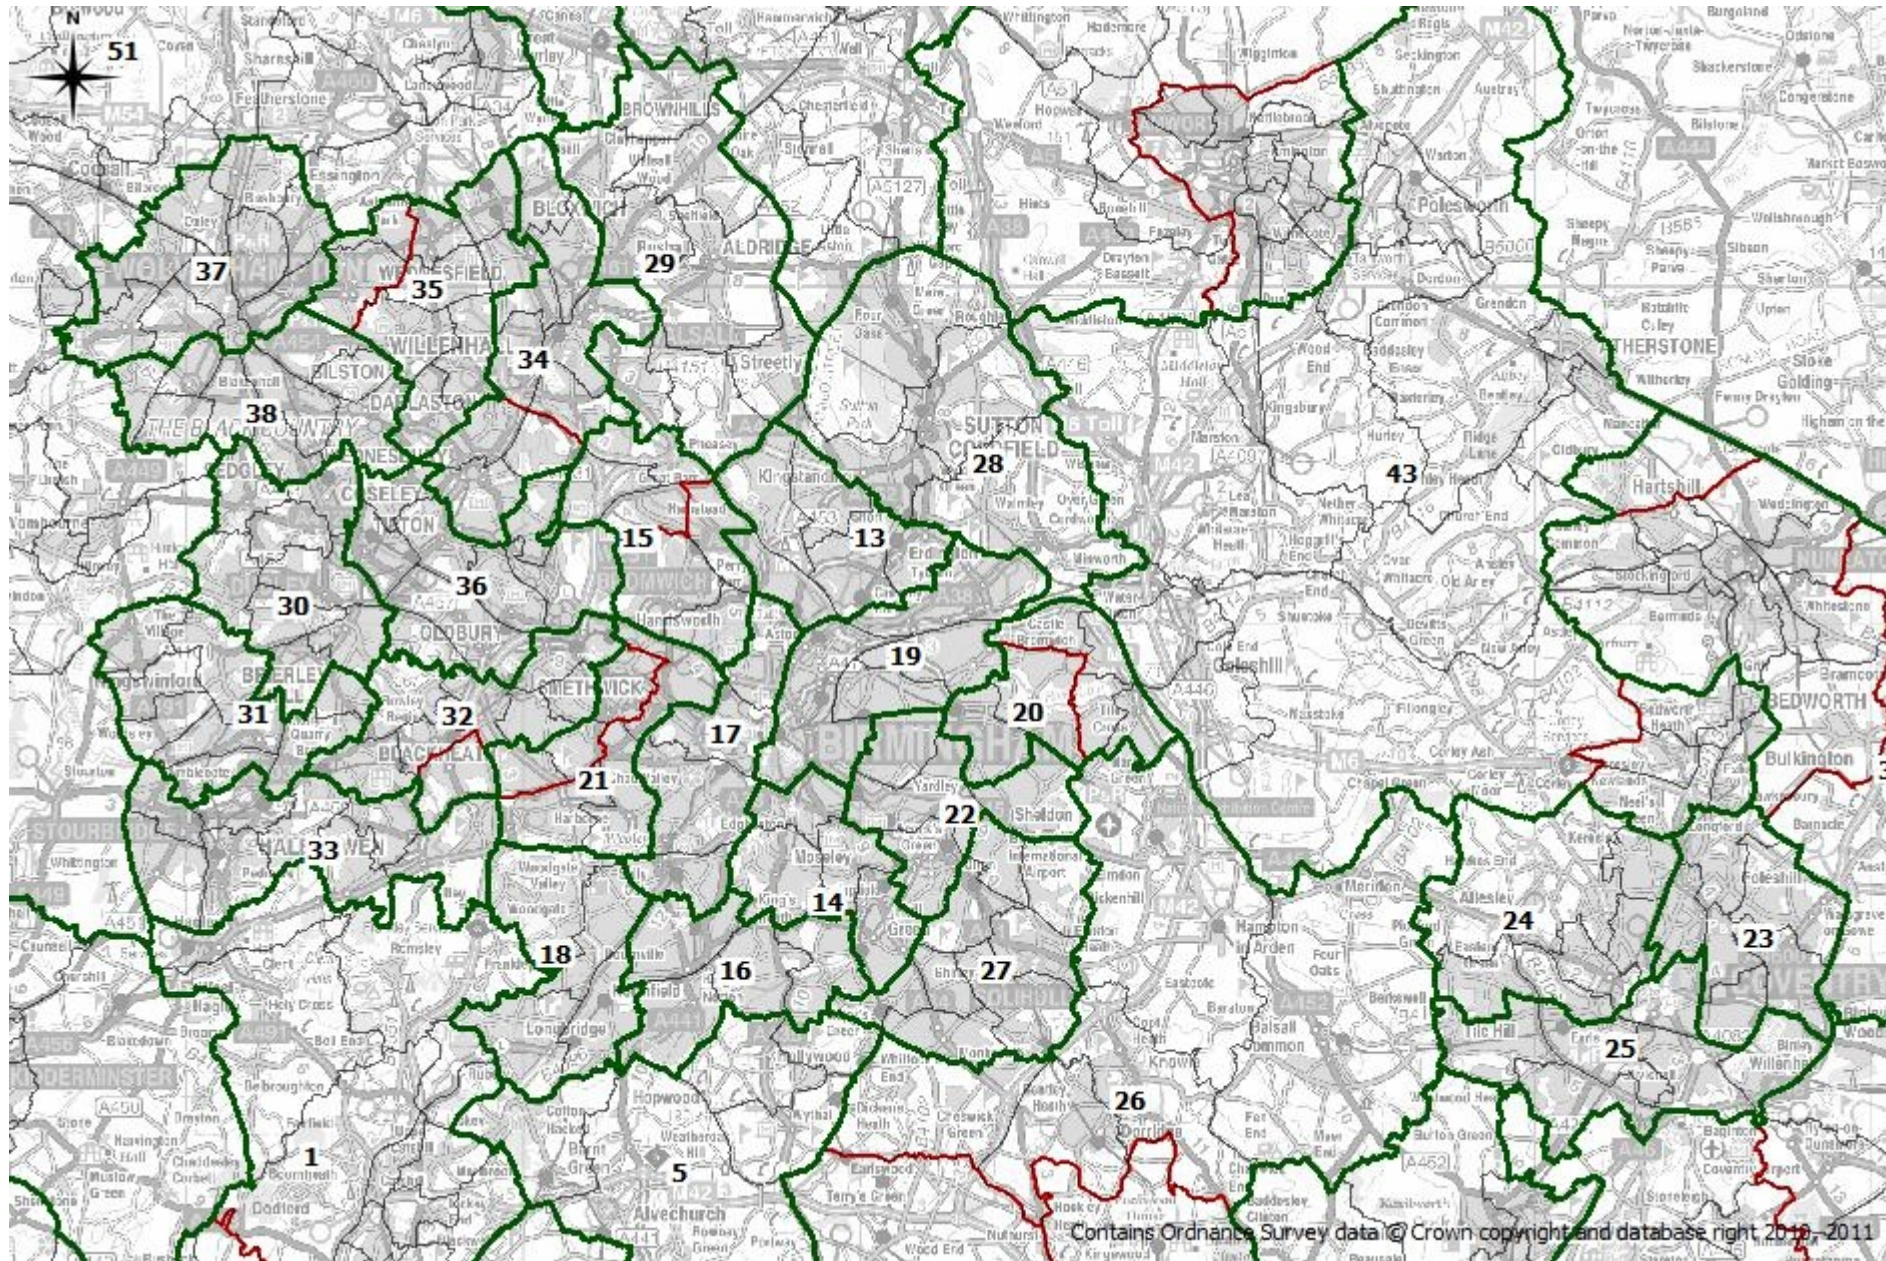

West Midlands region (54 constituencies)

1. BROMSGROVE AND DROITWICH (79,182)
2. HEREFORD (76,551)
3. LUDLOW AND LEOMINSTER (74,446)
4. MALVERN AND LEDBURY (78,665)
5. REDDITCH (75,945)
6. SHREWSBURY & ATCHAM (73,978)
7. NORTH SHROPSHIRE (77,673)
8. TELFORD (78,142)
9. WORCESTER (73,960)
10. SOUTH WORCESTERSHIRE (79,963)
11. THE WREKIN (77,849)
12. WYRE FOREST (77,800)
13. BIRMINGHAM ERDINGTON (76,838)
14. BIRMINGHAM HALL GREEN (77,157)
15. BIRMINGHAM HANDSWORTH AND GREAT BARR (73,144)
16. BIRMINGHAM KINGS NORTON (73,998)
17. BIRMINGHAM LADYWOOD AND EDGBASTON (73,469)
18. BIRMINGHAM NORTHFIELD (72,946)
19. BIRMINGHAM SALTLEY (74,501)
20. BIRMINGHAM STECHFORD AND KINGSHURST (73,544)
21. BIRMINGHAM WEST AND WARLEY (76,968)
22. BIRMINGHAM YARDLEY (75,085)
23. COVENTRY NORTH EAST (74,870)
24. COVENTRY NORTH WEST (74,180)
25. COVENTRY SOUTH (75,705)
26. FOREST OF ARDEN (73,229)
27. SOLIHULL (77,354)
28. SUTTON COLDFIELD (75,031)
29. ALDRIDGE-BROWNHILLS (77,797)
30. DUDLEY NORTH (76,689)
31. DUDLEY SOUTH (76,766)
32. ROWLEY REGIS AND SMETHWICK (74,834)
33. STOURBRIDGE AND HALESOWEN (79,103)
34. WALSALL AND WEDNESBURY (78,906)
35. WILLENHALL AND WEDNESFIELD (79,131)
36. WEST BROMWICH (72,901)
37. WOLVERHAMPTON NORTH (75,614)
38. WOLVERHAMPTON SOUTH (79,428)
39. NUNEATON (73,798)
40. RUGBY (76,908)
41. STRATFORD ON AVON (76,064)
42. WARWICK AND LEAMINGTON (79,710)
43. NORTH WARWICKSHIRE (74,713)
44. BURTON (75,302)
45. CANNOCK CHASE (75,680)
46. LEEK AND STONE (76,640)
47. LICHFIELD (76,127)
48. NEWCASTLE-UNDER-LYME (77,745)
49. STAFFORD (73,491)
50. NORTH STAFFORDSHIRE (76,121)
51. SOUTH STAFFORDSHIRE (77,536)
52. STOKE-ON-TRENT CENTRAL (76,377)
53. STOKE-ON-TRENT SOUTH (78,283)
54. TAMWORTH (77,831)