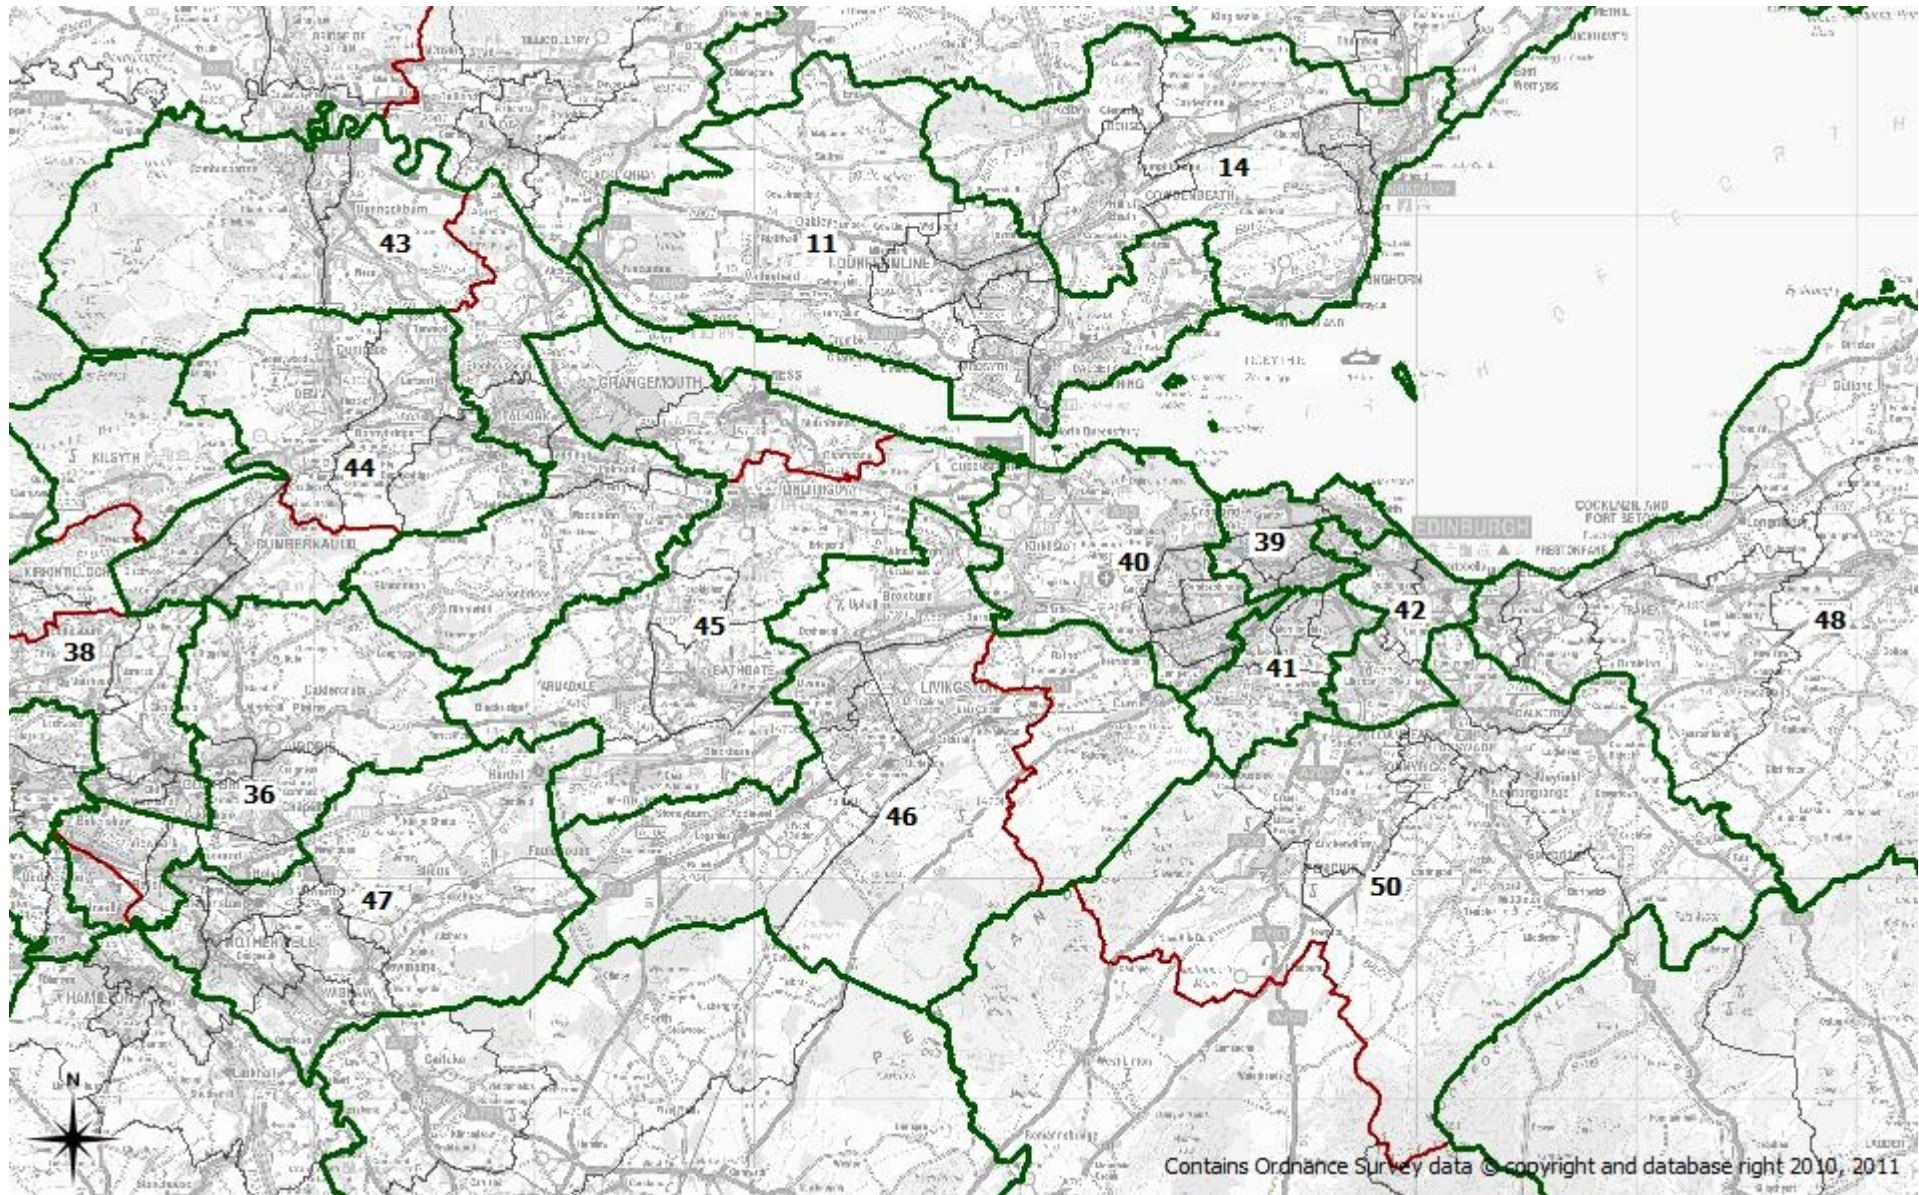

Scotland (50 mainland constituencies)

West Central Scotland

East Central Scotland

1. ABERDEENSHIRE NORTH (77,500 approx)
2. ABERDEENSHIRE WEST (78,000 approx)
3. ANGUS SOUTH AND BROUGHTY FERRY (74,000 approx)
4. ARBROATH AND STONEHAVEN (77,500 )approx
5. CAITHNESS AND CROMARTY (76,500 )approx
6. CITY OF DUNDEE (75,409)
7. INVERNESS AND SKYE (76,500 approx)
8. MORAY AND NAIRN (77,884)
9. ABERDEEN NORTH (75,000 approx)
10. ABERDEEN SOUTH (77,500 approx)
11. DUNFERMLINE AND FIFE WEST (79,000 approx)
12. FIRTH OF TAY (78,000 approx)
13. GLENROTHES AND FIFE EAST (78,000 approx)
14. KIRKCALDY AND COWDENBEATH (76,500 approx)
15. PERTH (79,500 approx)
16. ARGYLL, BUTE & LOMOND (76,727)
17. AULDBURN (76,000 approx)
18. BISHOPBRIGGS (73,000 approx)
19. DUMBARTON AND BEARSDEN (79,186)
20. GLASGOW EAST (75,000 approx)
21. GLASGOW NORTH (77,000 approx)
22. GLASGOW NORTH WEST (78,000 approx)
23. GLASGOW SOUTH EAST (75,500 approx)
24. GOVAN AND RENFREW (77,000 approx)
25. RUTHERGLEN AND BLANTYRE (79,870)
26. AYR, CARRICK AND CUMNOCK (76,505)
27. AYRSHIRE CENTRAL (77,640)
28. AYRSHIRE NORTH AND JOHNSTONE (79,000 approx)
29. DUMFRIES CITY AND GALLOWAY (75,956)
30. EAST KILBRIDE AND BUSBY (79,423)
31. HAMILTON AND STRATHAVEN (79,732)
32. INVERCLYDE (74,501)
33. KILMARNOCK AND LOUDOUN (75,001)
34. LANARK AND ANNANDALE (77,064)
35. PAISLEY (74,500 approx)
36. AIRDRIE AND BELLSHILL (79,000 approx)
37. CLACKMANNAN AND STIRLING NORTH (77,850)
38. COATBRIDGE AND KILSYTH (80,435)
39. EDINBURGH CENTRAL AND LEITH (80,000 approx)
40. EDINBURGH CORSTORPHINE (79,000 approx)
41. EDINBURGH MEADOWS (77,000 approx)
42. EDINBURGH PORTOBELLO (79,000 approx)
43. FALKIRK EAST AND STIRLING SOUTH (78,899)
44. FALKIRK WEST AND CUMBERNAULD (80,000 approx)
45. LINLITHGOW AND GRANGEMOUTH (77,000 approx)
46. LIVINGSTON (79,000 approx)
47. MOTHERWELL AND SHOTTS (79,000 approx)
48. EAST LoTHIAN (74,320)
49. BERWICKSHIRE, ROXBURGH AND SELKIRK (73,395)
50. MIDLoTHIAN AND TWEEDDALE (77,563)