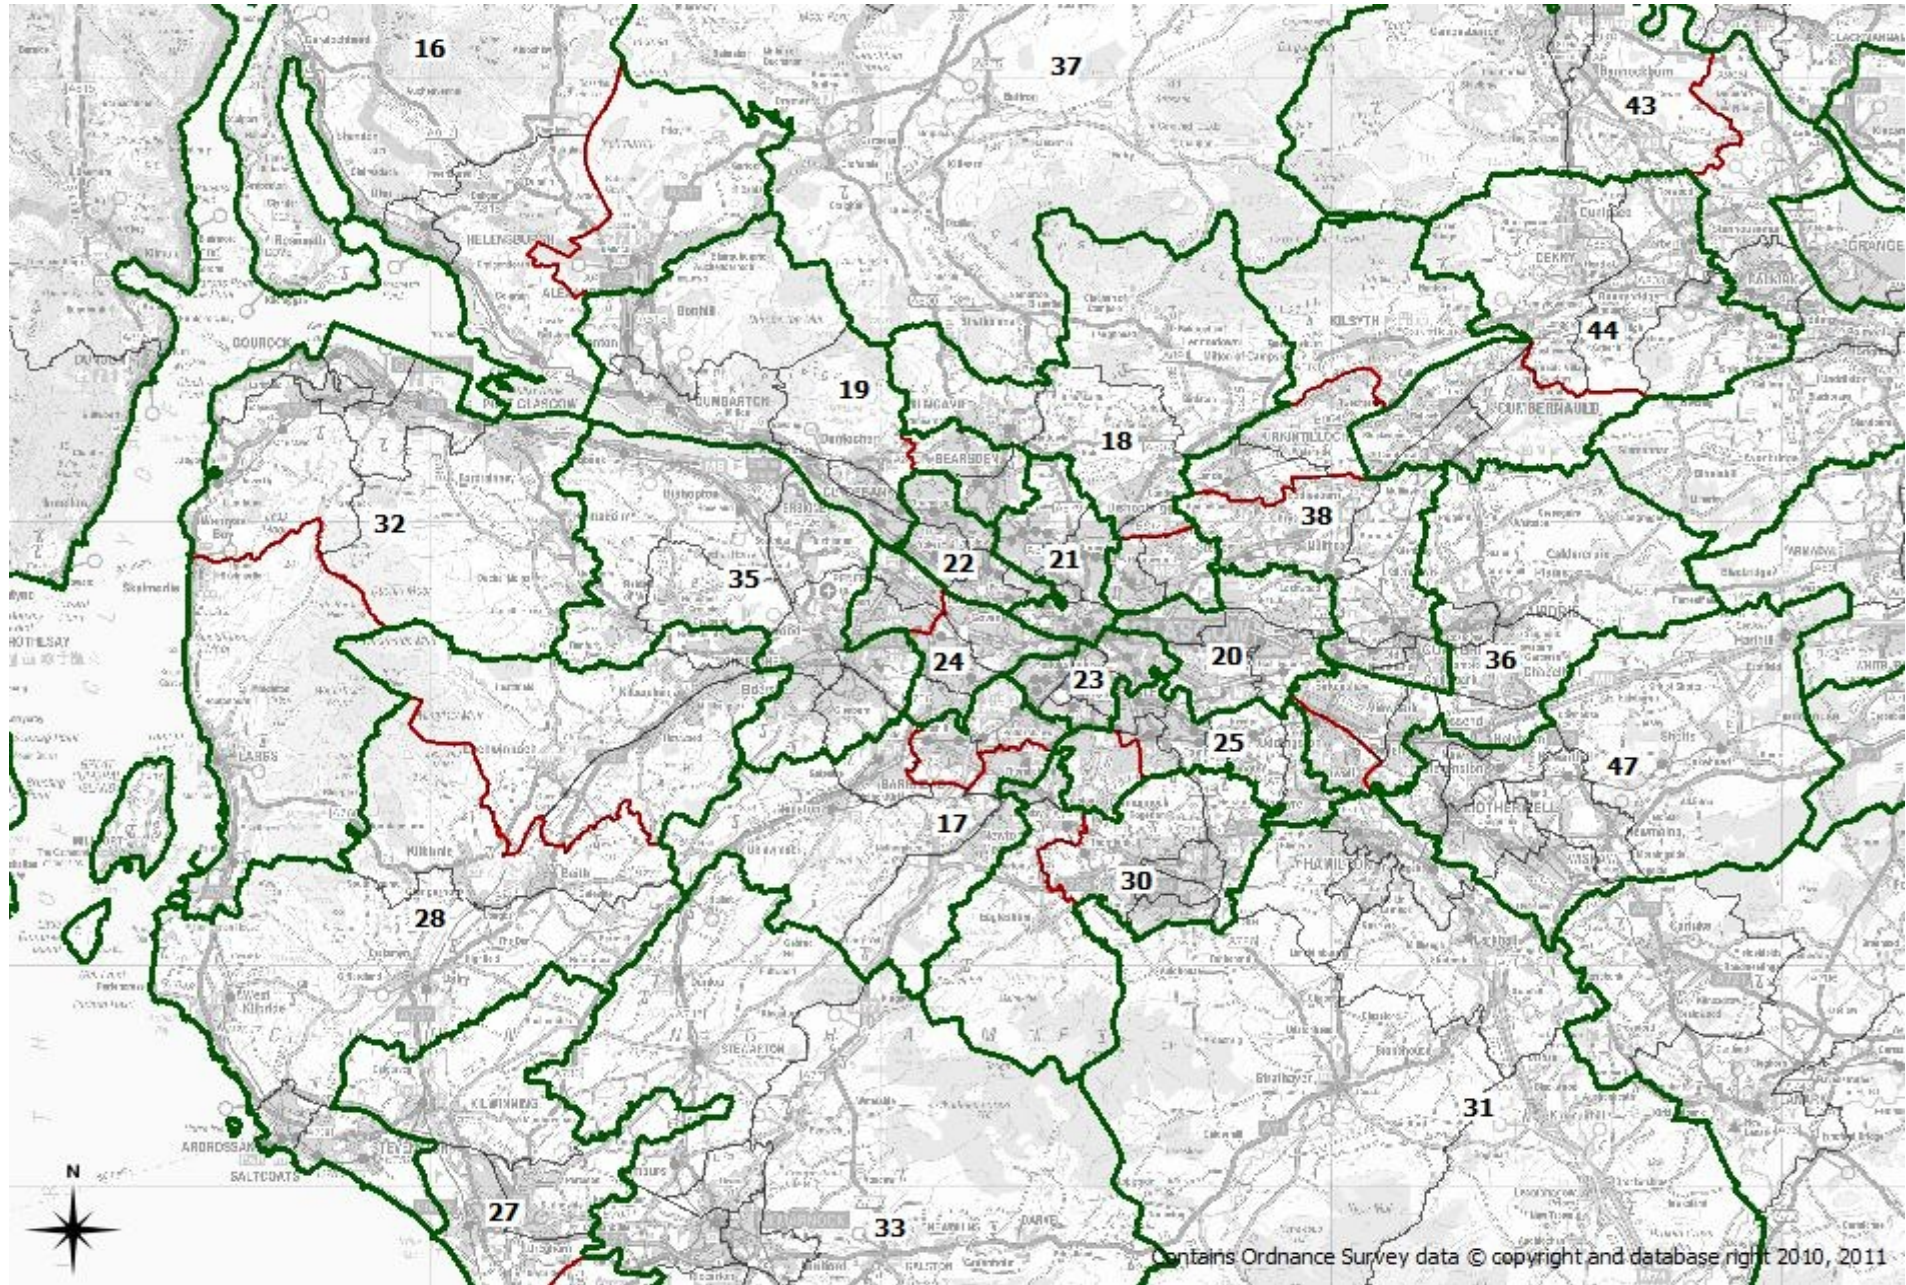

Scotland (50 mainland constituencies)

West Central Scotland

East Central Scotland

1. ABERDEENSHIRE NORTH (77,500 approx)
2. ABERDEENSHIRE WEST (78,000 approx)
3. ANGUS SOUTH AND BROUGHTY FERRY (74,000 approx)
4. ARBROATH AND STONEHAVEN (77,500 )approx
5. CAITHNESS AND CROMARTY (76,500 )approx
6. CITY OF DUNDEE (75,409)
7. INVERNESS AND SKYE (76,500 approx)
8. MORAY AND NAIRN (77,884)
9. ABERDEEN NORTH (75,000 approx)
10. ABERDEEN SOUTH (77,500 approx)
11. DUNFERMLINE AND FIFE WEST (79,000 approx)
12. FIRTH OF TAY (78,000 approx)
13. GLENROTHES AND FIFE EAST (78,000 approx)
14. KIRKCALDY AND COWDENBEATH (76,500 approx)
15. PERTH (79,500 approx)
16. ARGYLL, BUTE & LOMOND (76,727)
17. AULDBURN (76,000 approx)
18. BISHOPBRIGGS (73,000 approx)
19. DUMBARTON AND BEARSDEN (79,186)
20. GLASGOW EAST (75,000 approx)
21. GLASGOW NORTH (77,000 approx)
22. GLASGOW NORTH WEST (78,000 approx)
23. GLASGOW SOUTH EAST (75,500 approx)
24. GOVAN AND RENFREW (77,000 approx)
25. RUTHERGLEN AND BLANTYRE (79,870)
26. AYR, CARRICK AND CUMNOCK (76,505)
27. AYRSHIRE CENTRAL (77,640)
28. AYRSHIRE NORTH AND JOHNSTONE (79,000 approx)
29. DUMFRIES CITY AND GALLOWAY (75,956)
30. EAST KILBRIDE AND BUSBY (79,423)
31. HAMILTON AND STRATHAVEN (79,732)
32. INVERCLYDE (74,501)
33. KILMARNOCK AND LOUDOUN (75,001)
34. LANARK AND ANNANDALE (77,064)
35. PAISLEY (74,500 approx)
36. AIRDRIE AND BELLSHILL (79,000 approx)
37. CLACKMANNAN AND STIRLING NORTH (77,850)
38. COATBRIDGE AND KILSYTH (80,435)
39. EDINBURGH CENTRAL AND LEITH (80,000 approx)
40. EDINBURGH CORSTORPHINE (79,000 approx)
41. EDINBURGH MEADOWS (77,000 approx)
42. EDINBURGH PORTOBELLO (79,000 approx)
43. FALKIRK EAST AND STIRLING SOUTH (78,899)
44. FALKIRK WEST AND CUMBERNAULD (80,000 approx)
45. LINLITHGOW AND GRANGEMOUTH (77,000 approx)
46. LIVINGSTON (79,000 approx)
47. MOTHERWELL AND SHOTTS (79,000 approx)
48. EAST LoTHIAN (74,320)
49. BERWICKSHIRE, ROXBURGH AND SELKIRK (73,395)
50. MIDLoTHIAN AND TWEEDDALE (77,563)