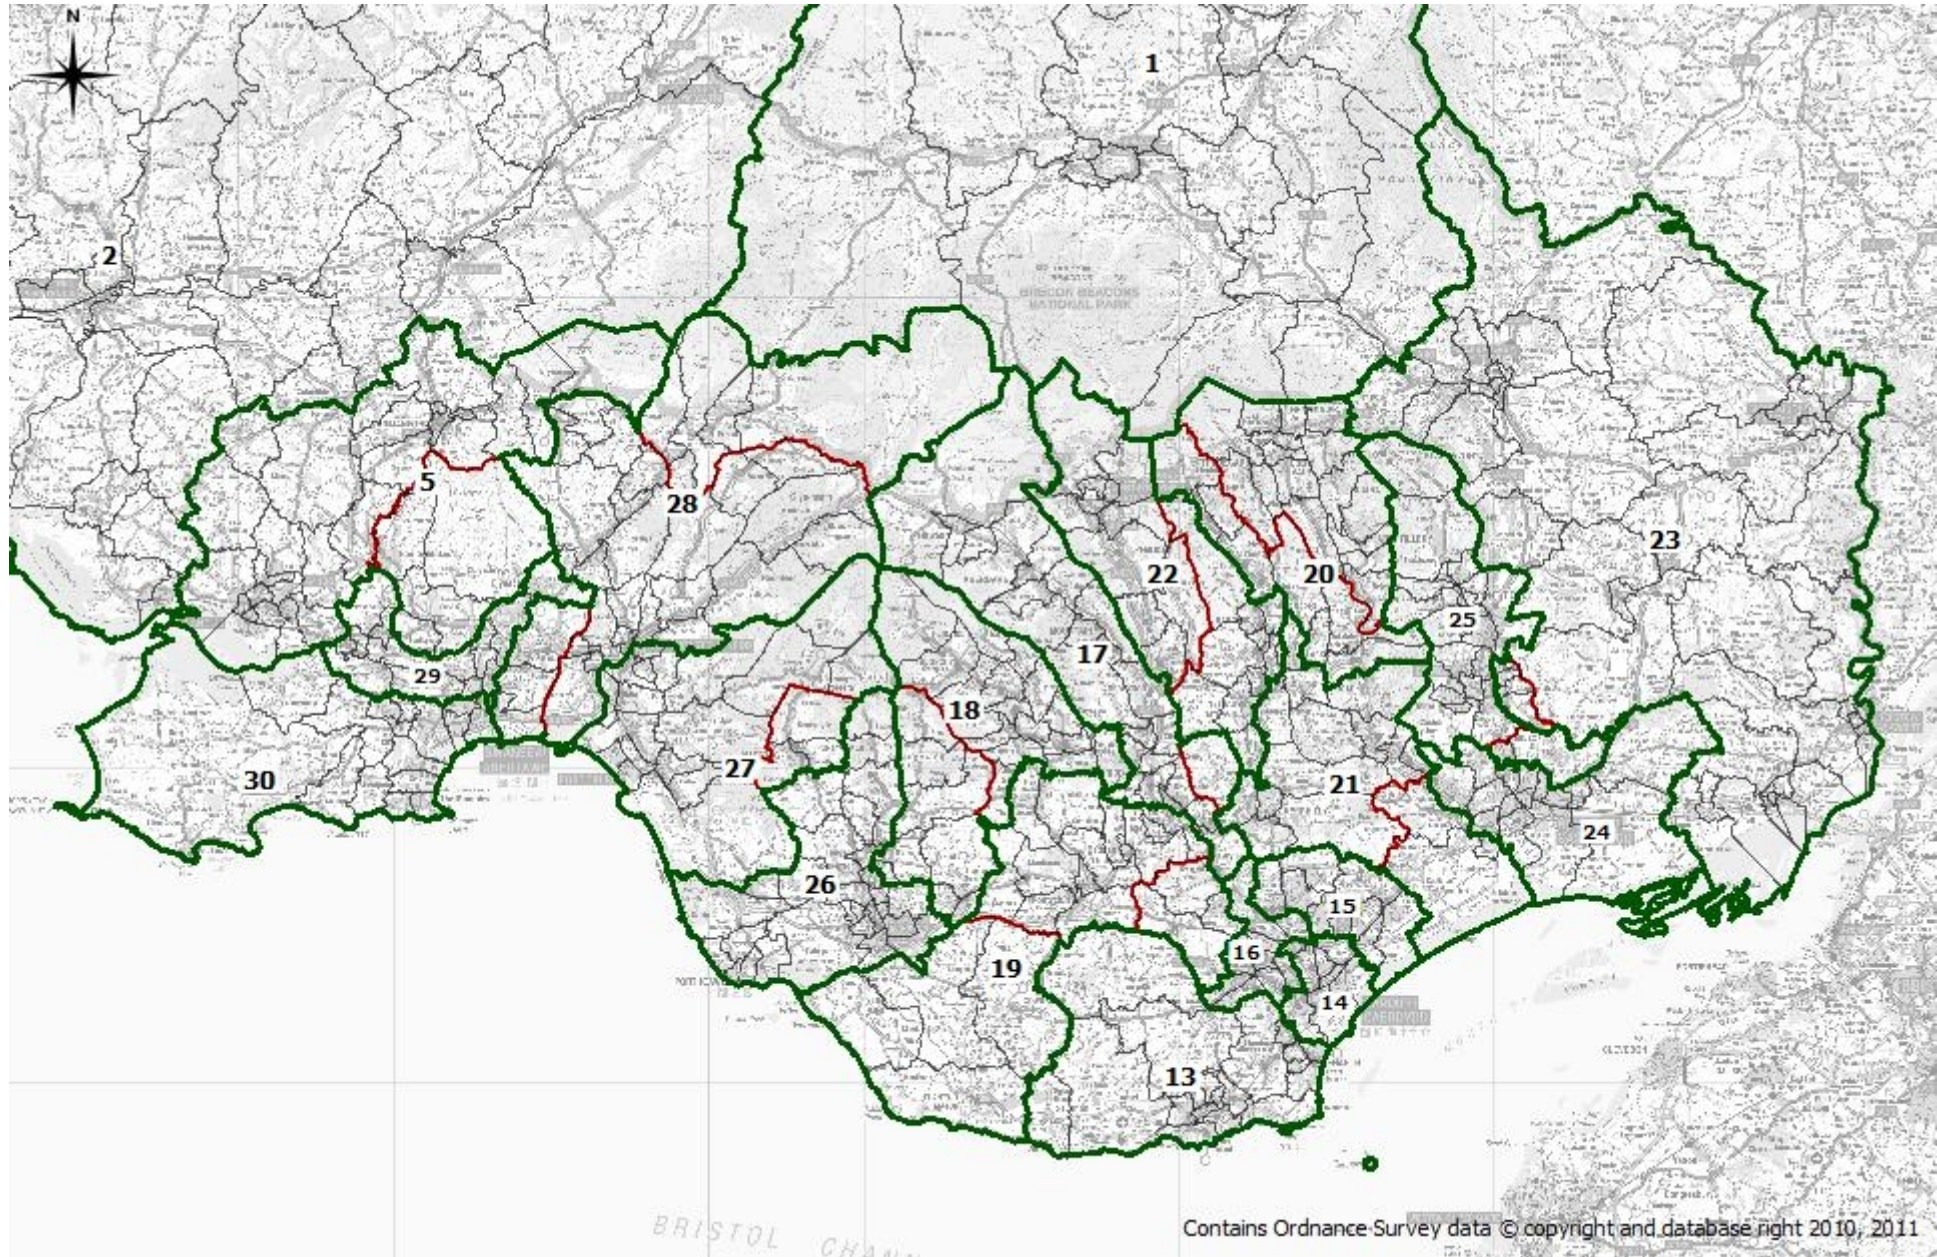

Wales (30 constituencies)

1. BRECON AND MONTGOMERY (76,216)
2. CARMARTHEN (77,434)
3. CEREDIGION (74,569)
4. GWYNEDD & MACHYNLLETH (75,193)
5. LLANELLI (79,119)
6. PEMBROKE (76,321)
7. ANGLESEY AND BANGOR (74,008)
8. CONWY AND ABERGELE (73,983)
9. DENBIGH (74,210)
10. FLINT AND RHYL (75,550)
11. MOLD AND SHOTTON (76,160)
12. WREXHAM (74,563)
13. BARRY AND PENARTH (75,243)
14. CARDIFF CENTRAL (77,280)
15. CARDIFF NORTH EAST (75,647)
16. CARDIFF WEST (79,675)
17. PONTYPRIDD AND ABERDARE (75,457)
18. RHONDDA AND OGMORE (74,959)
19. VALE OF ELY (75,362)
20. BLAENAU GWENT AND TREDEGAR (77,999)
21. CAERPHILLY (75,759)
22. MERTHYR TYDFIL AND YSTRAD MYNACH (78,403)
23. MONMOUTH (78,526)
24. NEWPORT (78,783)
25. TORFAEN (74,574)
26. BRIDGEND (73,958)
27. NEATH AND ABERAVON (73,244)
28. SWANSEA EAST AND VALE OF NEATH (78,176)
29. SWANSEA NORTH AND LOUGHOR (74,571)
30. SWANSEA WEST AND GOWER (76,654)